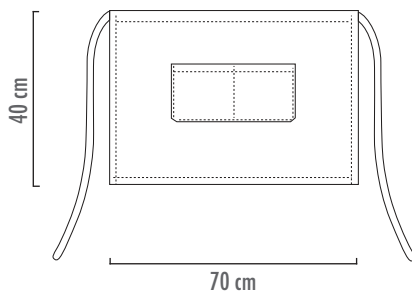

BARMAN

con tascone
with pocket

TRAVETTA FALDA

SERVICE
S02