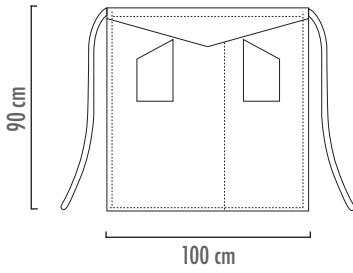

DOUBLE

BORDEAUX
6109003C