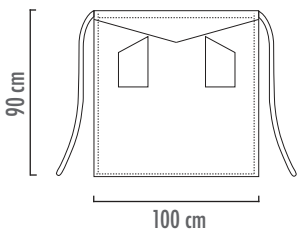

KING

BLACK
6108002C