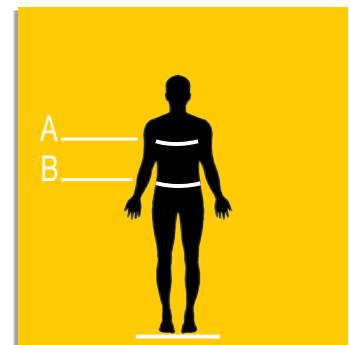

KID

1800001A

100% Cotton

- g 190/mq
- sizes: xs,s,m,l

7400411L

KID SIZES

	XS	S	M	L
A	76/80	82/86	88/92	94/98
B	62	68	74	80

SLIM FIT