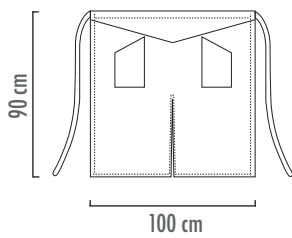

CUT

CUT BLACK
6110002C