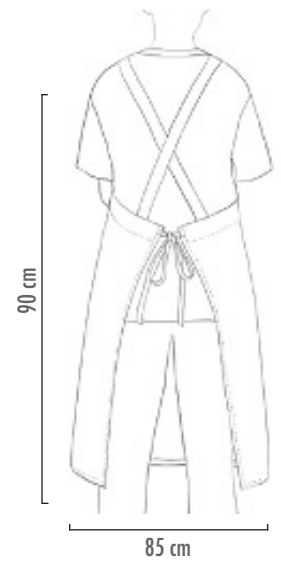

GARDEN

con tascone
with pocket

WHITE
6116001A