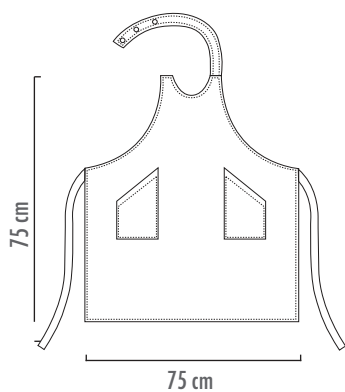

ALL WOMAN

ALL WOMAN BLACK
6002002C