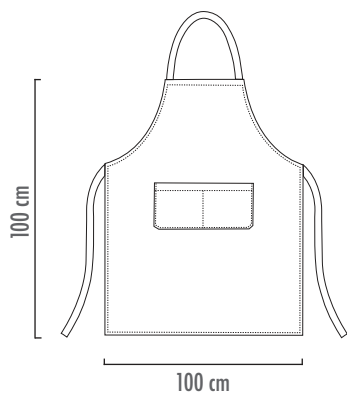

BIG APRON

TRAVETTA FALDA

SERVICE
502