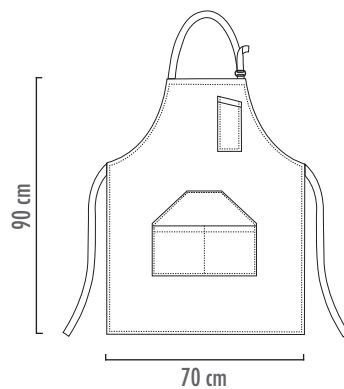

GARCON
3509002D
100% Polyester 
• sizes: from 40 to 64

SKIRT

SKIRT
3000002D
100% Polyester 
• sizes: from 40 to 56

MAID

MAID
3001002D
100% Polyester 
• sizes: from 40 to 56

BUCKLE

con fibbietta
with buckle

NEW