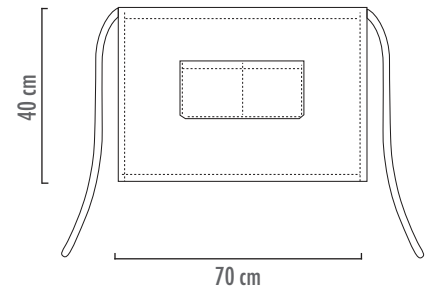

HOST

con tascone
with pocket

TRAVETTA FALDA

SERVICE
S02

BROWN
6115009U

85% POLYURETHANE
15% POLYESTER

EASY CLEAN